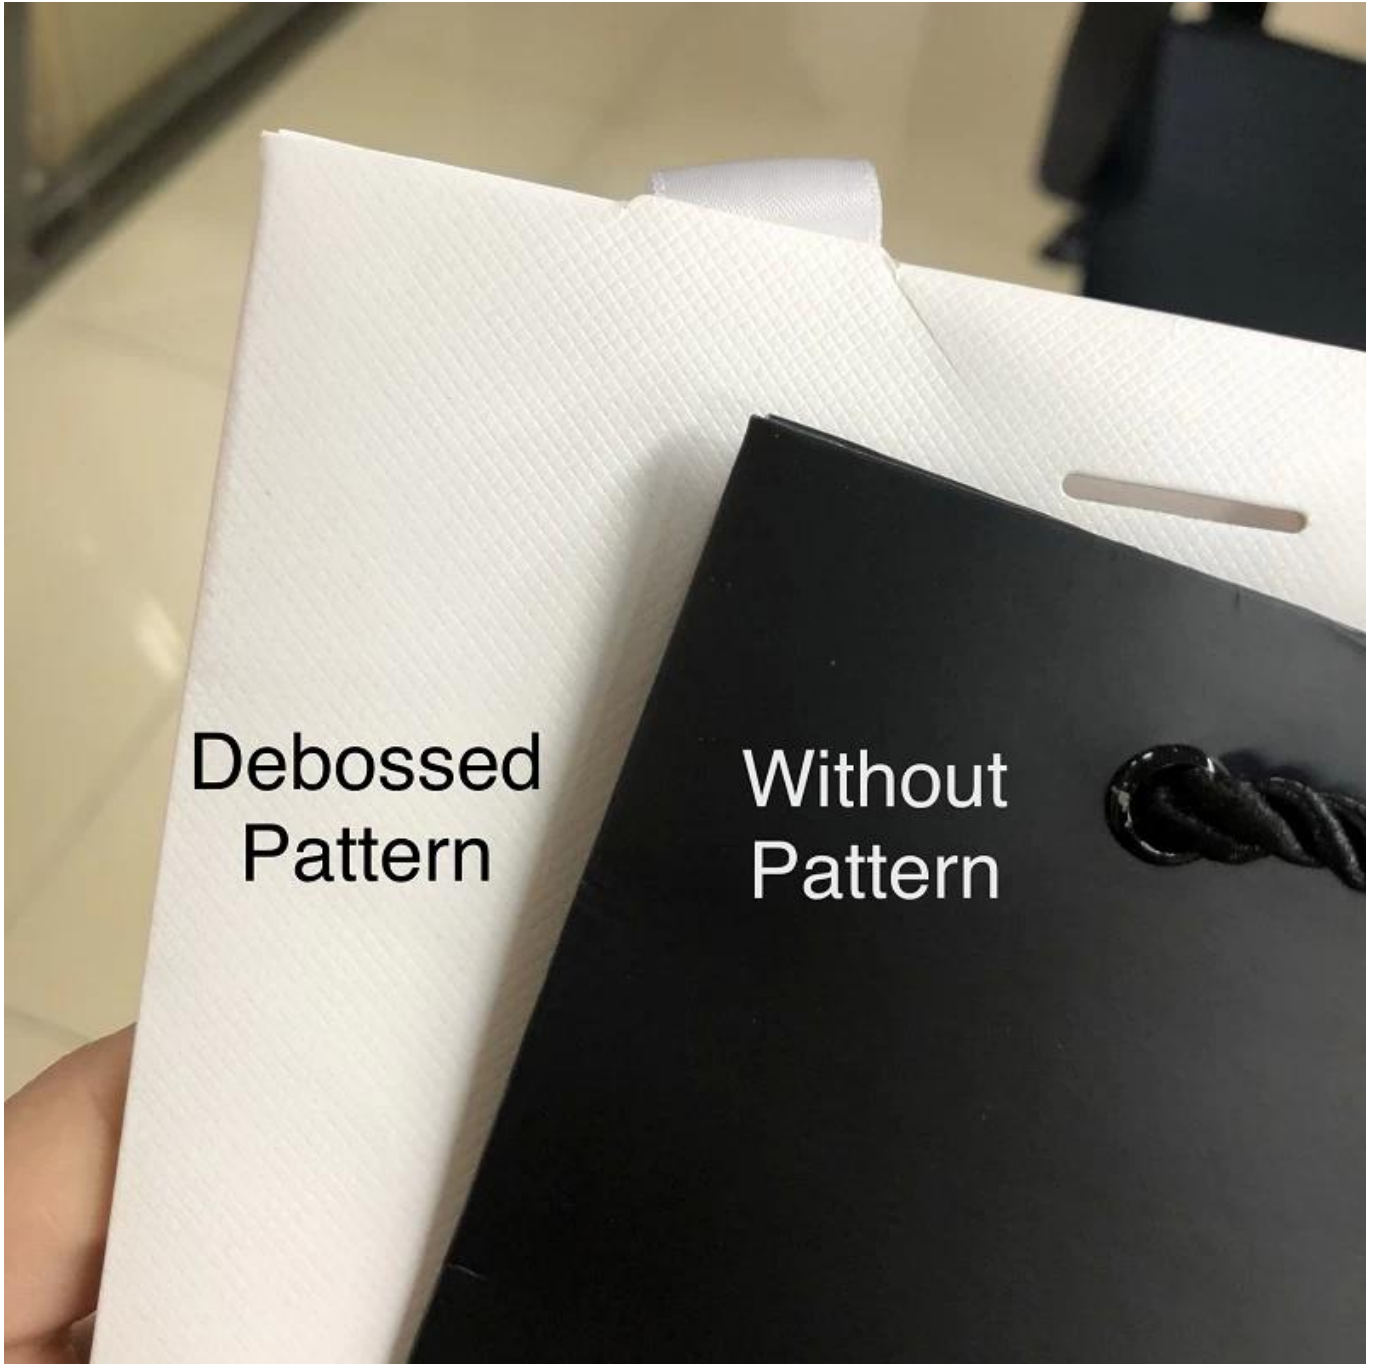

XXXXXXXXXXXXXXXXXXXXXXXXXXXX:

Debossed  
Pattern

Without  
Pattern

Make Up Velvet Button New Style Jewelry Pack...

These pouches were amazing. Just the perfect size for my jewellery. I love them. amazing quality, next I order I will have to make them a bit bigger.

Supplier Service: Very Satisfied (5 stars) On-time Shipment: Very Satisfied (5 stars)