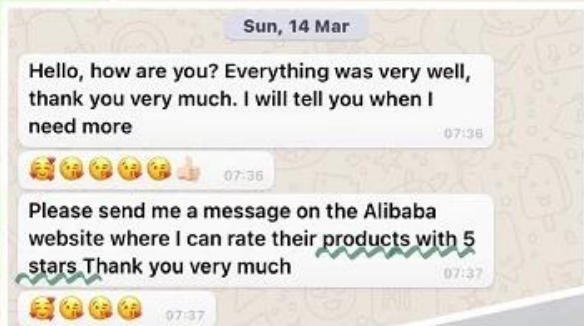

04.Printing

05.Trimming

06.Inspection

Porque escolher-nos

Supplier Service: Very Satisfied (5 stars) On-time Shipment: Very Satisfied (5 stars)

Make Up Velvet Button New Style Jewelry Pack...

These pouches were amazing. Just the perfect size for my jewellery. I love them. amazing quality, next I order I will have to make them a bit bigger.

Supplier Service: Very Satisfied (5 stars) On-time Shipment: Very Satisfied (5 stars)

Custom Logo Luxury Envelope Button Drawstrl...

The pouches are excellent quality. Nice and thick fabric. Shipping was reasonably quick as well. Will be purchasing again in the future.