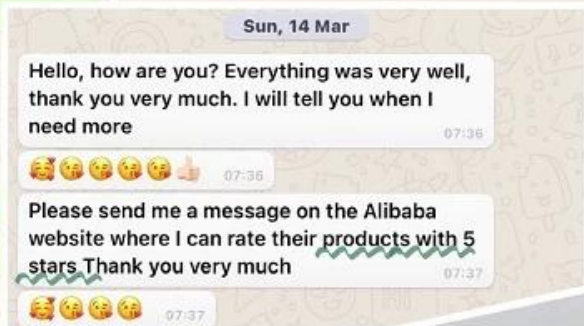

Avaliação de nossos clientes

Supplier Service: Very Satisfied (5 stars) On-time Shipment: Very Satisfied (5 stars)

Make Up Velvet Button New Style Jewelry Pack...

These pouches were amazing. Just the perfect size for my jewellery. I love them. amazing quality, next I order I will have to make them a bit bigger.

Supplier Service: Very Satisfied (5 stars) On-time Shipment: Very Satisfied (5 stars)

Custom Logo Luxury Envelope Button Drawstrl...

The pouches are excellent quality. Nice and thick fabric. Shipping was reasonably quick as well. Will be purchasing again in the future.