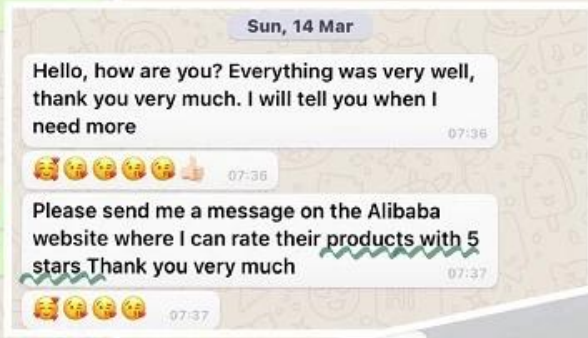

Avaliação de nossos clientes

Supplier Service: Very Satisfied (5 stars) On-time Shipment: Very Satisfied (5 stars)

Make Up Velvet Button New Style Jewelry Pack...

These pouches were amazing. Just the perfect size for my jewellery. I love them. amazing quality, next I order I will have to make them a bit bigger.

Supplier Service: Very Satisfied (5 stars) On-time Shipment: Very Satisfied (5 stars)

Custom Logo Luxury Envelope Button Drawstrl...

The pouches are excellent quality. Nice and thick fabric. Shipping was reasonably quick as well. Will be purchasing again in the future.