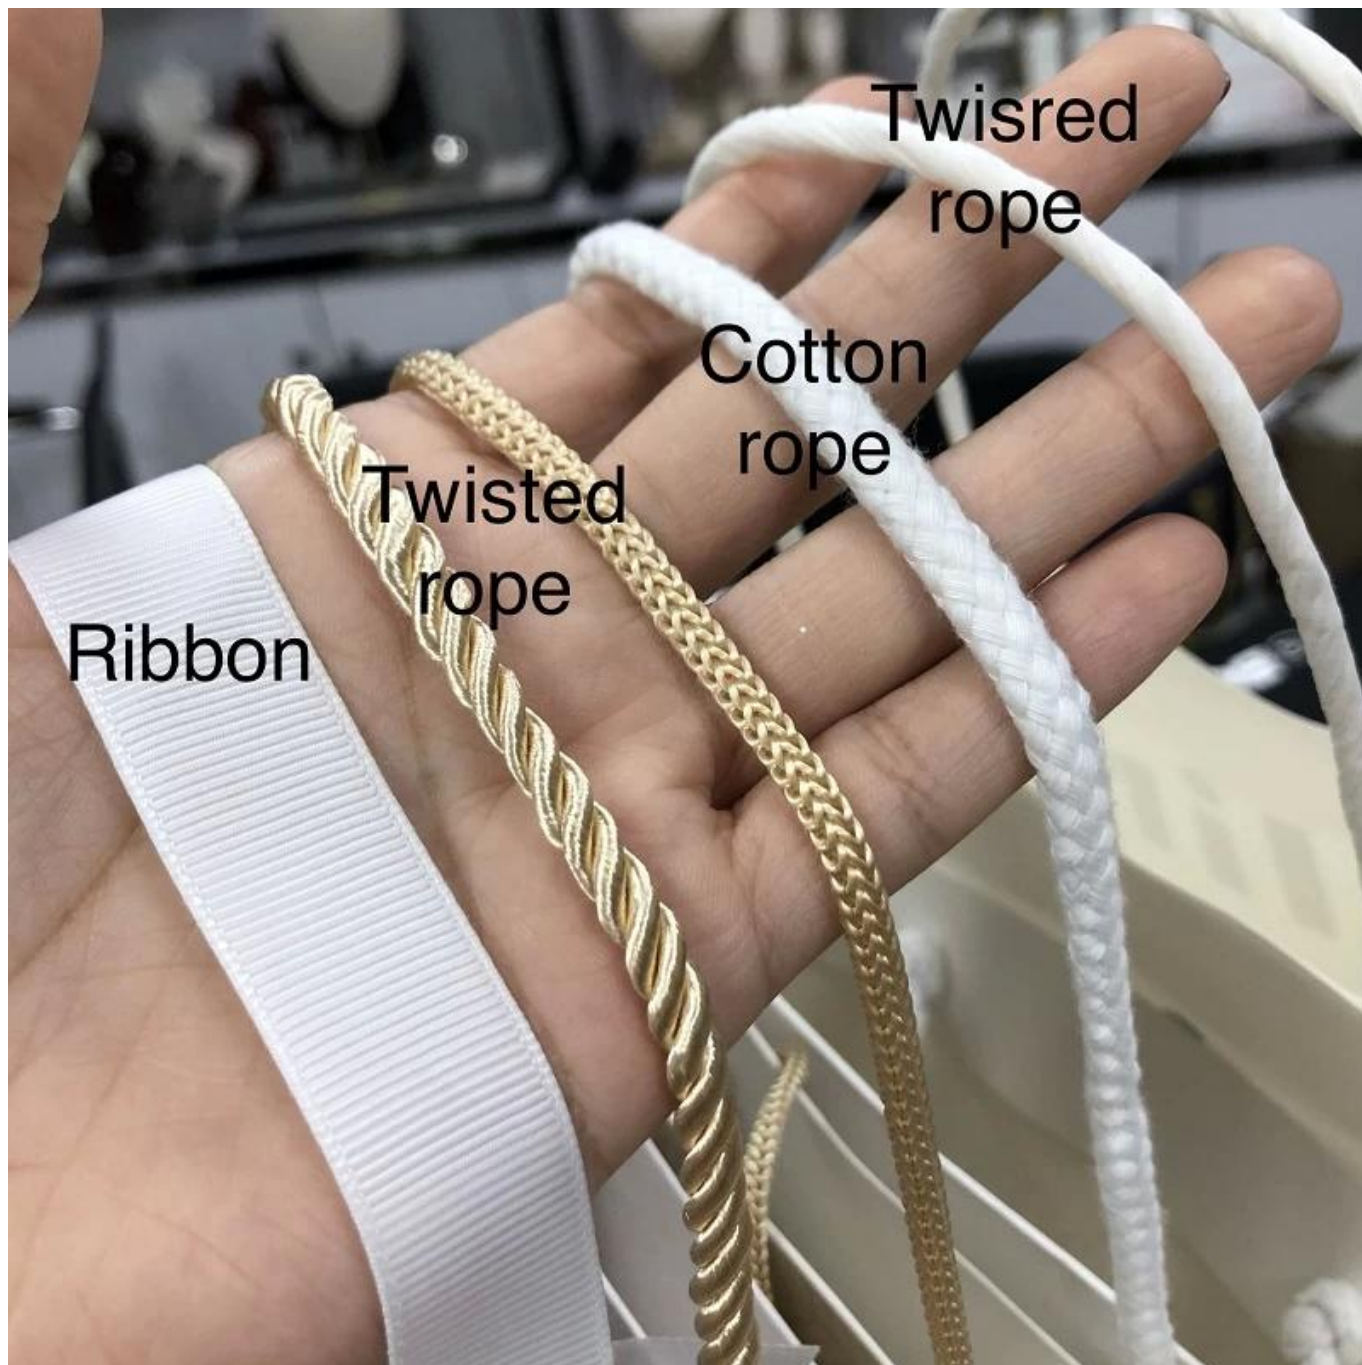

More Logo Crafts Can Be Finished: