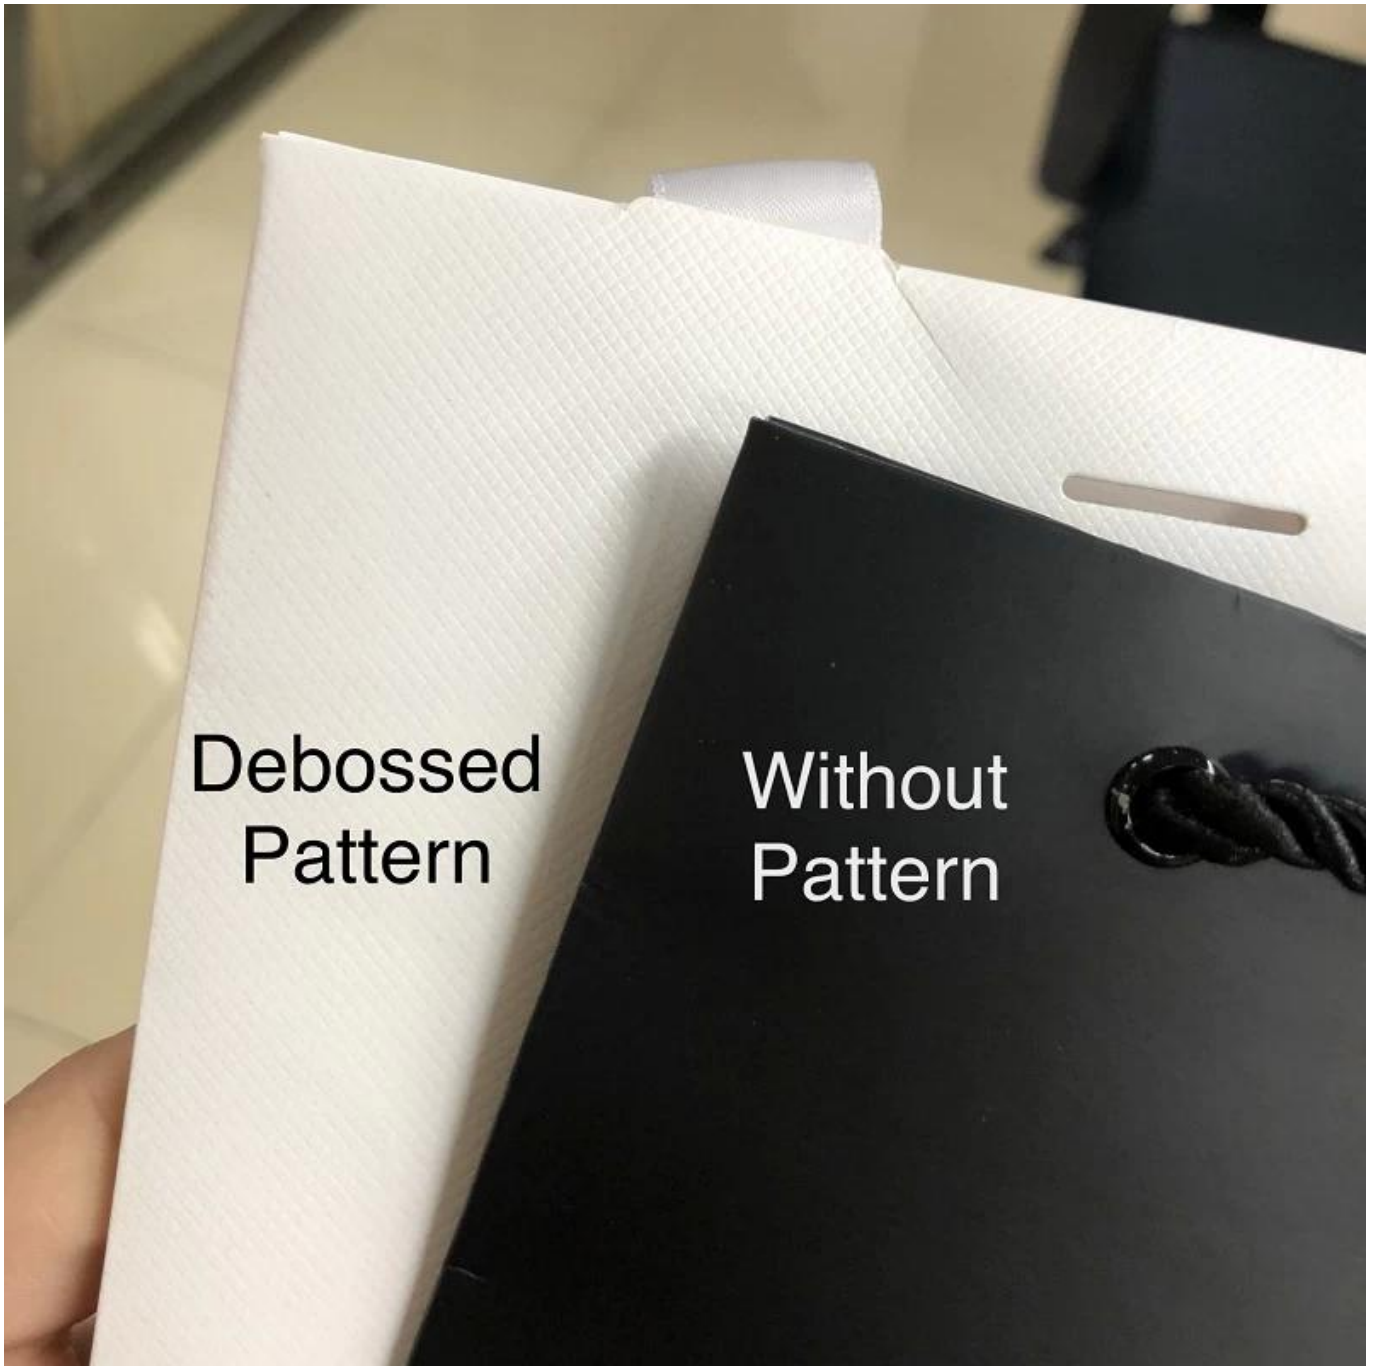

Debossed
Pattern

Without
Pattern