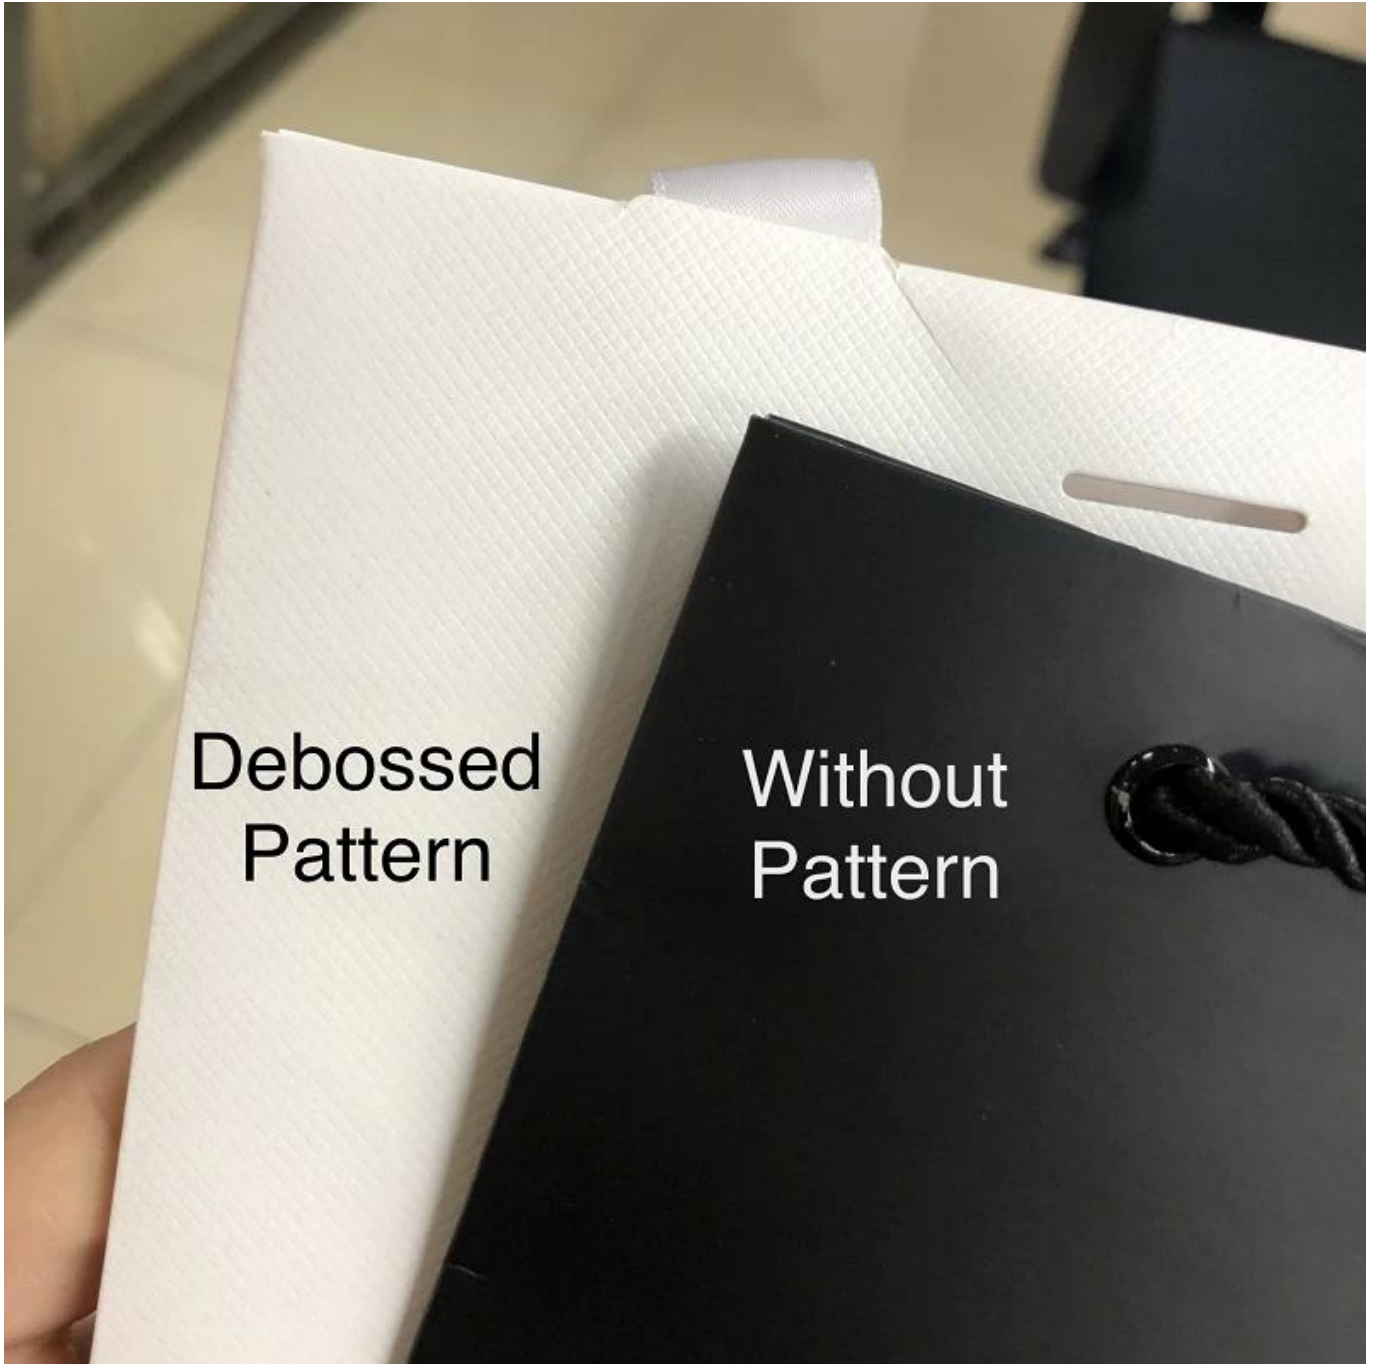

Debossed
Pattern

Without
Pattern