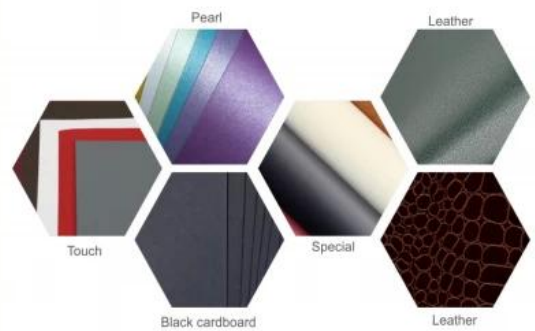

#### EXPRESS

Advantage:  
 short transit time(3-6 days)  
 convenient door to door delivery  
 Disadvantage:  
 1.Expensive  
 Advice:  
 Good for small sample and urgent products

MORE STYLES

Material

Material